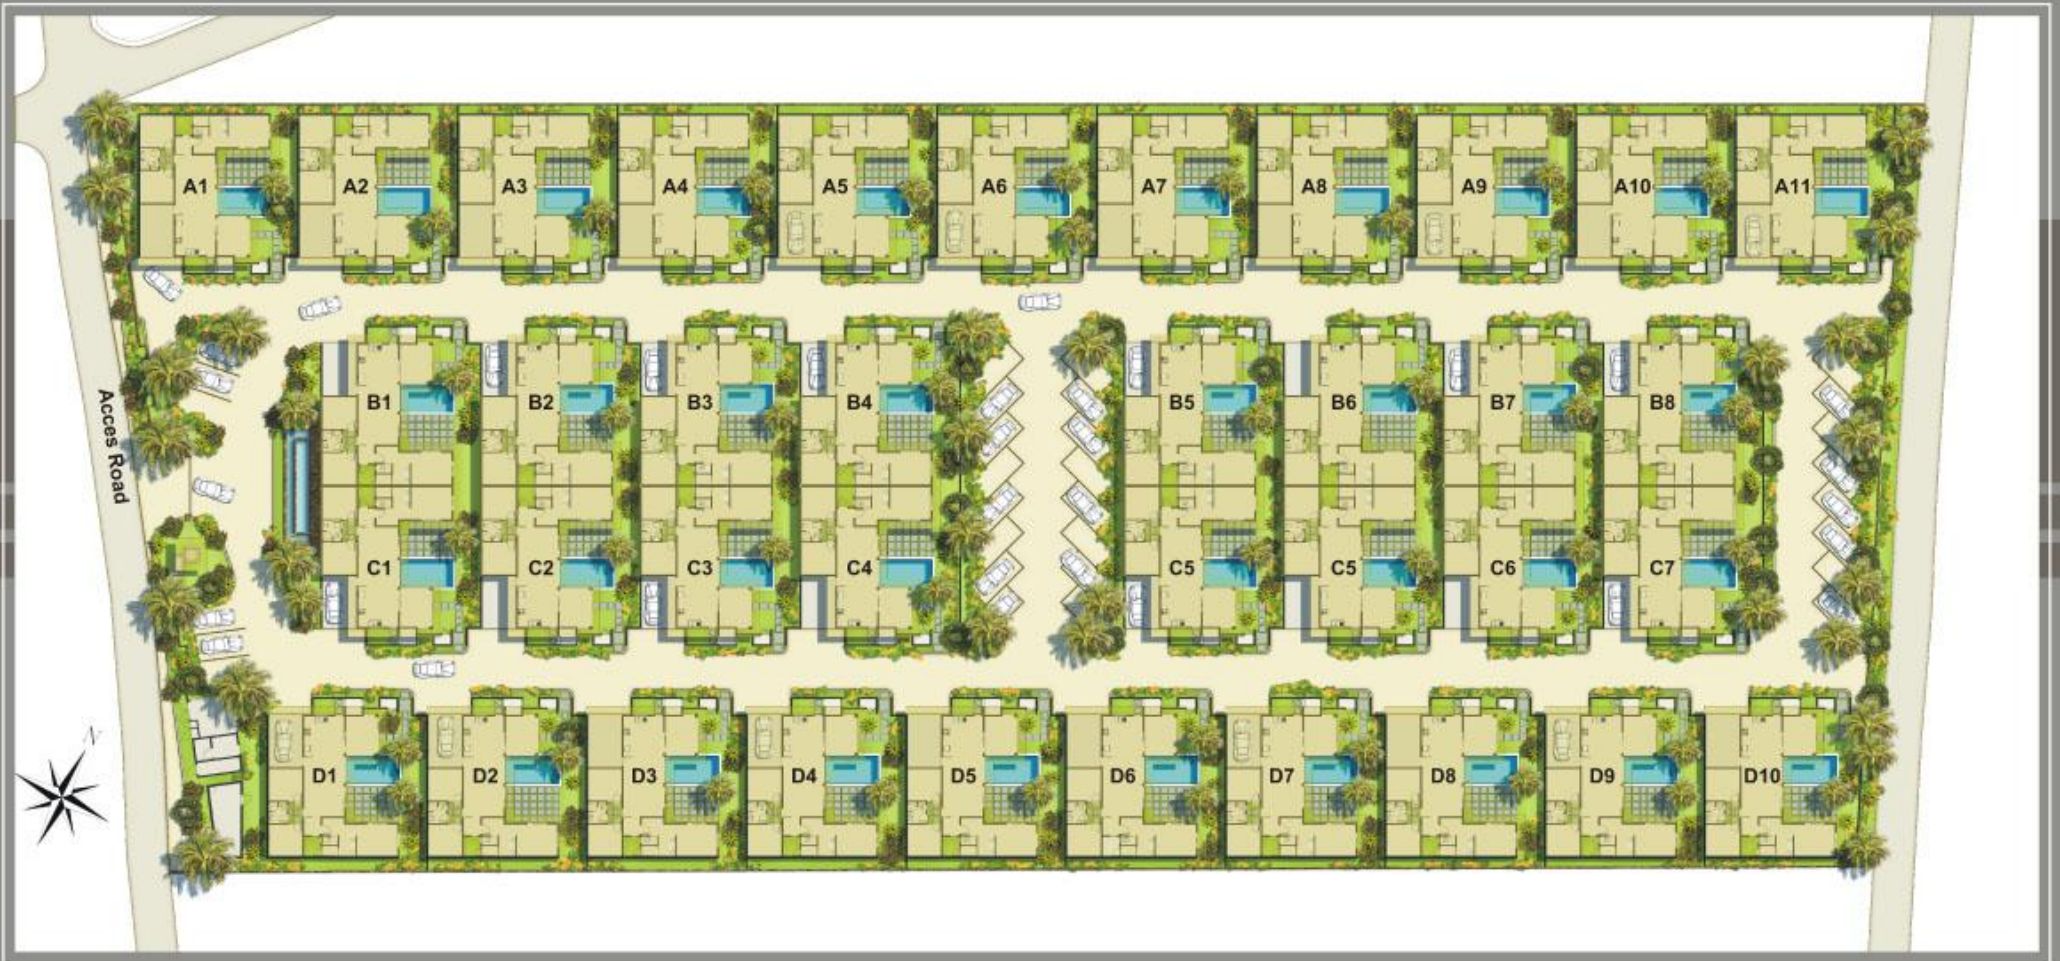

::: introduction

::: location plan

::: masterplan

::: entrance view

::: entrance view

::: night view

::: living

**VILLAS
SURFACE AREAS SET AS BELOW :**

POOL AREA = 13 m2