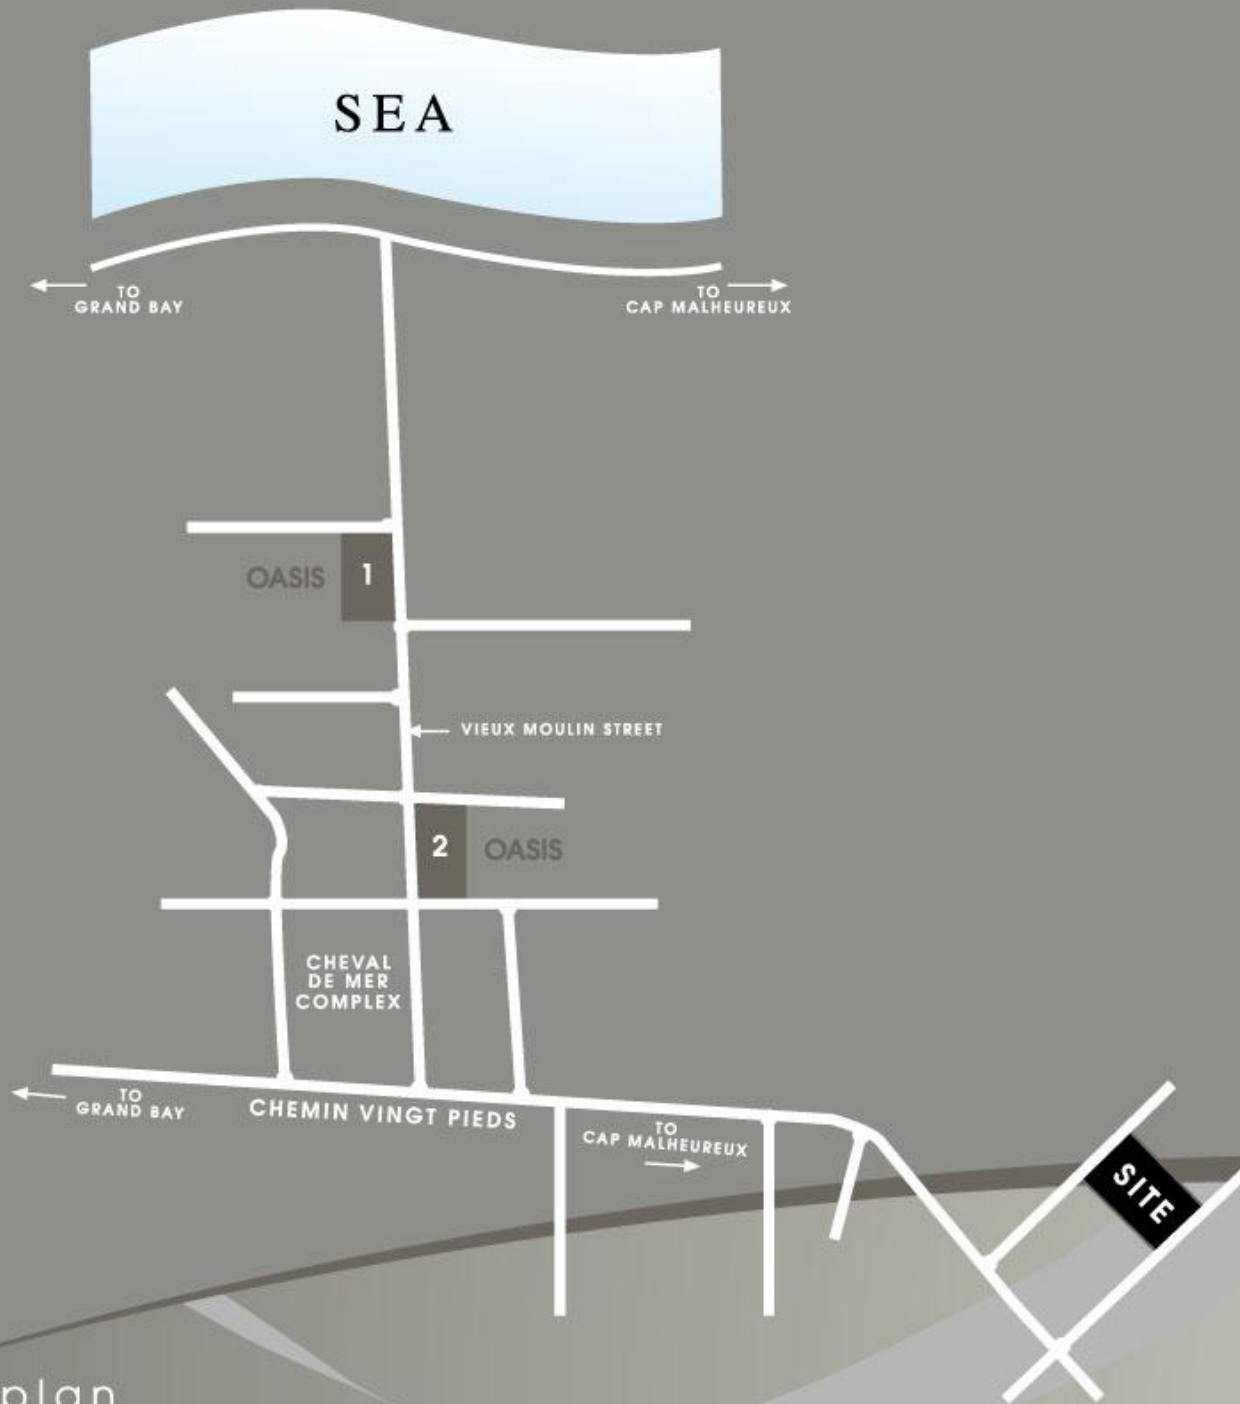

■ environment

The villas are located in the Grand Baie region which enjoys a fair and pleasant climate all throughout the year.

You will enjoy a peaceful environment while remaining close to the city center of Grand Baie, gathering commercial facilities, medical and business centers, as well as the yacht club.

::: introduction

::: location plan

::: masterplan

::: entrance view

::: entrance view

::: night view

::: living

**VILLAS
SURFACE AREAS SET AS BELOW :**